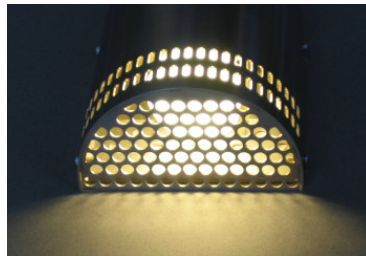

WF906 Series Vandal Resistant Aisle Light

FEATURES (all models):

- Brushed natural finish 18 gauge stainless steel cover.
- All stainless steel fixture assembly (18 gauge type 304).
- Stainless steel tamper proof screws and mounting hardware.
- Mounts to a standard 2x4, 4x4, or octagonal electrical box.
- Can be used as a uplight or downlight.
- Optimized for use with screw-in compact fluorescent bulbs.
- Low profile for Americans With Disabilities Act (ADA) compliance.
- 5.5 H x 4.5 W x 2.5 D (140 x 115 x 63.5mm)

Highly Reflective Interior

Heavy Duty 18 Gauge Grille Prevents Bulb Theft and Breakage.

Use as an Up Light or as a Down Light.

MODELS:

- WF906S-120 - Standard Model
- Contact Lumenelle for other available options